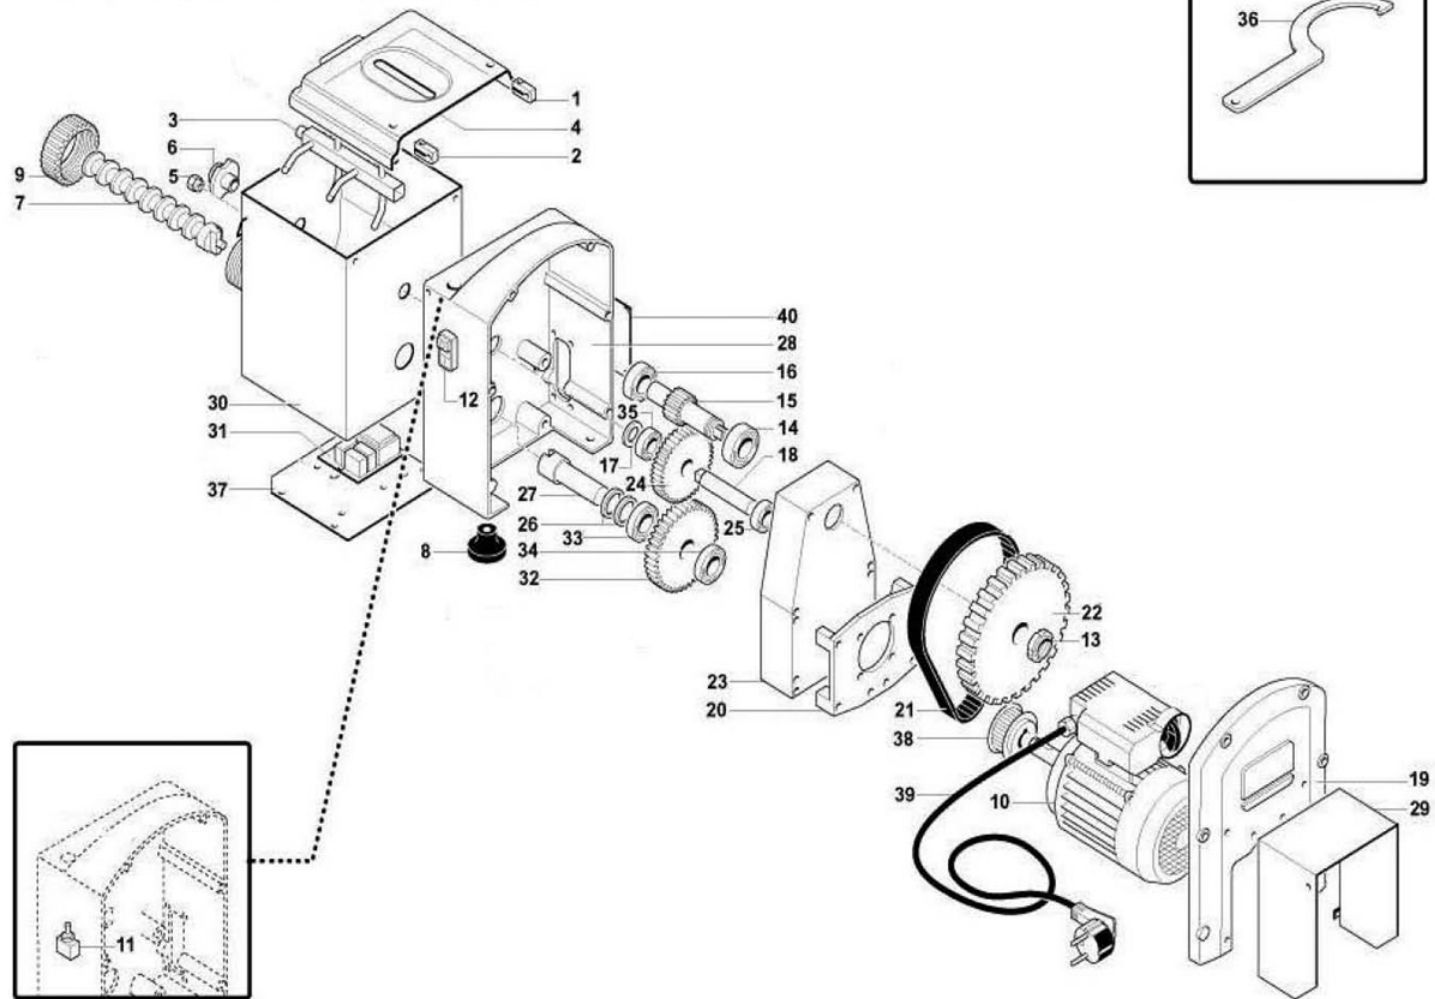

## Fresh pasta machine mod.MPF1,5-2,5

**MACCHINA PASTA FRESCA MOD.MPF1,5-2,5  
FRESH PASTA MACHINE MOD.MPF1,5-2,5**

Rif No	Codice Code		Caratteristiche Characteristics	Descrizione Description
1	CO1300			Cerniera Hinge
2	CO1301			Cerniera Hinge
3	CO1302		(2,5)	Gancio Claw
3	CO1341		(1,5)	Gancio Claw
4	CO1303	☺	(2,5)	Coperchio Cover
4	CO1342	☺	(1,5)	Coperchio Cover
5	CO1304			Pomello Knob
6	CO1305		(2,5)	Volantino Handwheel
6	CO1343		(1,5)	Volantino Handwheel
7	CO1306		(2,5)	Elica Screw shaft
7	CO1344		(1,5)	Elica Screw shaft
8	CO1307			Piedino Foot
9	CO1308	☺	(2,5)	Ghiera Locking ring
9	CO1345	☺	(1,5)	Ghiera Locking ring
10	CO1312		230V/1Ph/50Hz (2,5)	Motore Motor
10	CO1346		230V/1Ph/50Hz (1,5)	Motore Motor
11	CO1321	☺		Microinterruttore Microswitch
12	SL0891	☺		Pulsante Push button
13	CO1316		GUK ø20 (2,5)	Ghiera Locking ring
13	CO1348		GUK ø17 (1,5)	Ghiera Locking ring
14	CO1317		6204 2RS (2,5)	Cuscinetto Bearing
14	SL1799		6004 2RS (1,5)	Cuscinetto Bearing
15	CO1318		(2,5)	Albero Shaft
15	CO1349		(1,5)	Albero Shaft
16	SL0131		6203 2RS (2,5)	Cuscinetto Bearing
16	SL2473		6003 2RS (1,5)	Cuscinetto Bearing
17	CO1322		(2,5)	Guarnizione Gasket
17	CO1350		(1,5)	Guarnizione Gasket
18	CO1323		(2,5)	Albero Shaft
18	CO1351		(1,5)	Albero Shaft
19	CO1324		(2,5)	Pannello Panel
19	CO1352		(1,5)	Pannello Panel
20	CO1325		(2,5)	Supporto Support
20	CO1353		(1,5)	Supporto Support
21	CO1326	☺	HTD P5x740 (2,5)	Cinghia Belt
21	CO1354	☺	HTD P5x580 (1,5)	Cinghia Belt
22	CO1327		(2,5)	Puleggia Pulley
22	CO1355		(1,5)	Puleggia Pulley
23	CO1328		(2,5)	Coperchio Cover
23	CO1356		(1,5)	Coperchio Cover
24	CO1329		(2,5)	Ingranaggio Gear
24	CO1357		(1,5)	Ingranaggio Gear
25	SL1799		6004 2RS (2,5)	Cuscinetto Bearing
25	SL2473		6003 2RS (1,5)	Cuscinetto Bearing
26	CO1331		(2,5)	Guarnizione Gasket
26	CO1358		(1,5)	Guarnizione Gasket
27	CO1332		(2,5)	Albero Shaft
27	CO1359		(1,5)	Albero Shaft
28	CO1333		(2,5)	Carcassa Housing
28	CO1360		(1,5)	Carcassa Housing
29	CO1334		(2,5)	Copertura Covering
30	CO1336		(2,5)	Contenitore Tank
30	CO1362		(1,5)	Contenitore Tank
31	CO1337	☺	230V/1Ph/50-60Hz	Scheda elettronica Electronic card
32	CO1340		(2,5)	Ingranaggio Gear
32	CO1330		(1,5)	Ingranaggio Gear
33	CO4396		51105 (2,5)	Cuscinetto Bearing
33	CO1319		7204 (1,5)	Cuscinetto Bearing
34	SL0202		6005 2RS (2,5)	Cuscinetto Bearing
34	SL1799		6004 2RS (1,5)	Cuscinetto Bearing
35	SL0202		6005 2RS (2,5)	Cuscinetto Bearing
35	SL2473		6003 2RS (1,5)	Cuscinetto Bearing
36	CO2048		(2,5)	Chiave Key
36	CO2049		(1,5)	Chiave Key
37	CO2046		(2,5)	Fondo Bottom
37	CO2047		(1,5)	Fondo Bottom
38	CO2050		(2,5)	Puleggia Pulley
38	CO2051		(1,5)	Puleggia Pulley
39	SL1671		1Ph+N+Gnd	Cavo elettrico Electric cable
40	CO2052		(2,5)	Coperchio Cover